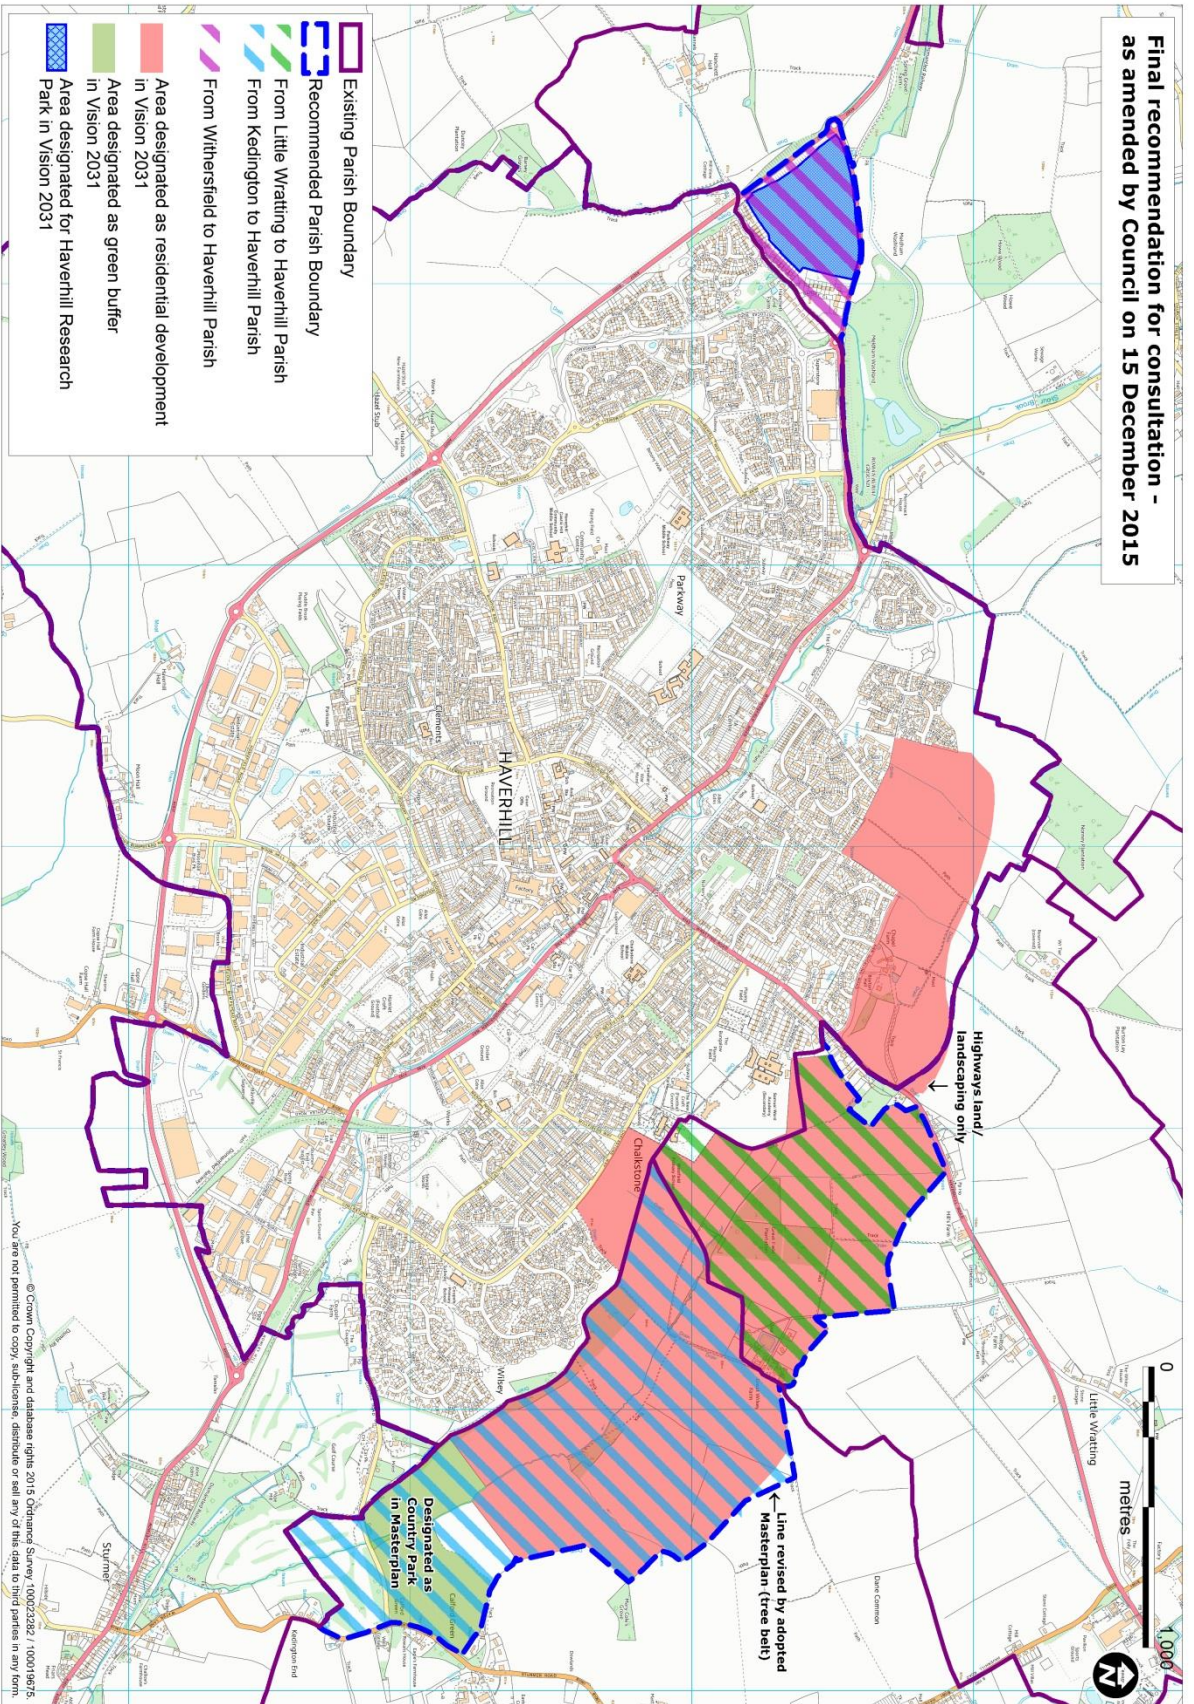

**Final recommendation for consultation -  
as amended by Council on 15 December 2015**

-  Existing Parish Boundary
-  Recommended Parish Boundary
-  From Little Wiverting to Haverhill Parish
-  From Kedington to Haverhill Parish
-  From Witherfield to Haverhill Parish
-  Area designated as residential development in Vision 2031
-  Area designated as green buffer in Vision 2031
-  Area designated for Haverhill Research Park in Vision 2031

© Crown Copyright and database rights 2015 Ordnance Survey 100023282 / 100019675. You are not permitted to copy, sub-license, distribute or sell any of the data to third parties in any form.